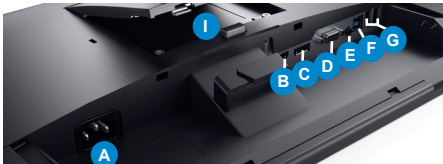

A AC power	F USB 3.0 upstream
B HDMI	G USB 2.0 downstream
C DisplayPort	H USB 3.0 downstream
D VGA	I Stand lock
E Audio line-out